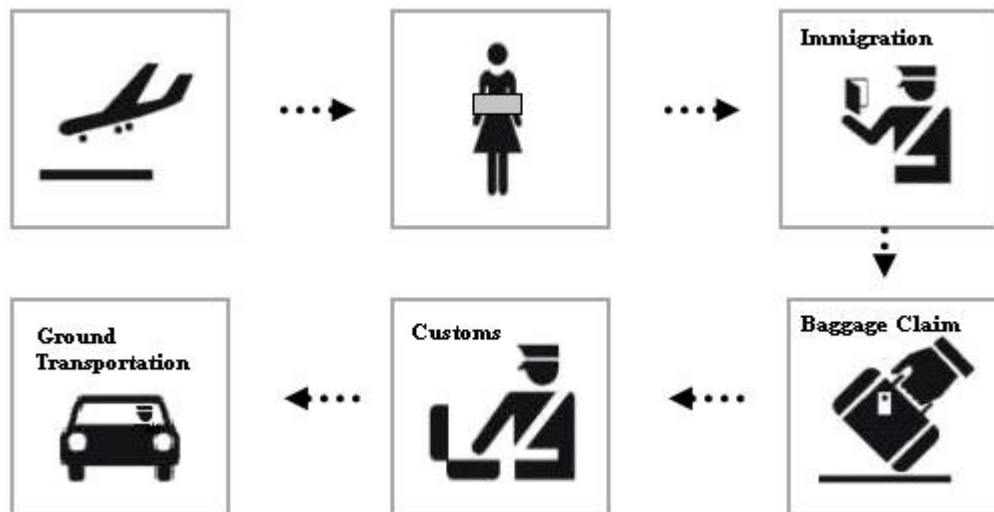

# INTERNATIONAL FAST TRACK TAIWAN KAOHSIUNG INTERNATIONAL AIRPORT USER GUIDE

**International Fast Track** allows you and your accompanying guests to enjoy superior VIP service for check-in, immigration, and security check at Taiwan Kaohsiung International Airport.

## Arrival

- As you disembark, you will be greeted by a VIP service ambassador bearing a placard with your name.
- You will receive dedicated staff guidance through VIP fast track immigration and customs channels. (Subject to Immigration Authority approval)
- VIP service ambassador will assist with baggage claim.
- The service ambassador will guide you to your ground transportation/limousine.

## Departure

- Take ground transportation to the terminal. We will contact your driver and ask the driver to see you off at the closest entrance to the assigned check-in counter on the departure level.
- VIP service ambassador will greet you at the **curbside** of departure level and assist you with check-in.
- You will receive dedicated staff guidance through VIP fast track immigration and customs channels. (Subject to Immigration Authority approval)

- VIP service ambassador will guide you to the lounge for you to relax in before your flight. (Lounge service is an additional chargeable item in selected terminal)
- When it is time for boarding, VIP service ambassador will guide you to the boarding gate.