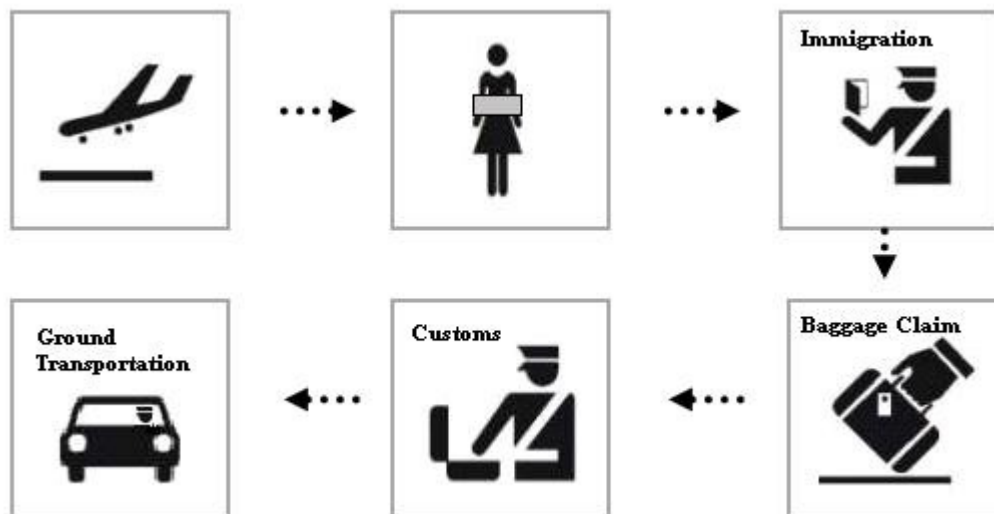

INTERNATIONAL FAST TRACK TAIWAN TAIPEI SONGSHAN AIRPORT USER GUIDE

International Fast Track allows you and your accompanying guests to enjoy superior VIP service for check-in, immigration, and security check at Taiwan Taipei SongShan Airport.

Arrival

- As you disembark, you will be greeted by a VIP service ambassador bearing a placard with your name.
- You will receive dedicated staff guidance through VIP fast track immigration and customs channels. (Subject to Immigration Authority approval)
- VIP service ambassador will assist with baggage claim.
- The service ambassador will guide you to your ground transportation/limousine.

Departure

- Take ground transportation to the terminal. We will contact your driver and ask the driver to see you off at the closest entrance to the assigned check-in counter on the departure level.
- VIP service ambassador will greet you at the **curbside** of departure level and assist you with check-in.
- You will receive dedicated staff guidance through VIP fast track immigration and customs channels. (Subject to Immigration Authority approval)

- VIP service ambassador will guide you to the lounge for you to relax in before your flight. (Lounge service is an additional chargeable item in selected terminal)
- When it is time for boarding, VIP service ambassador will guide you to the boarding gate.